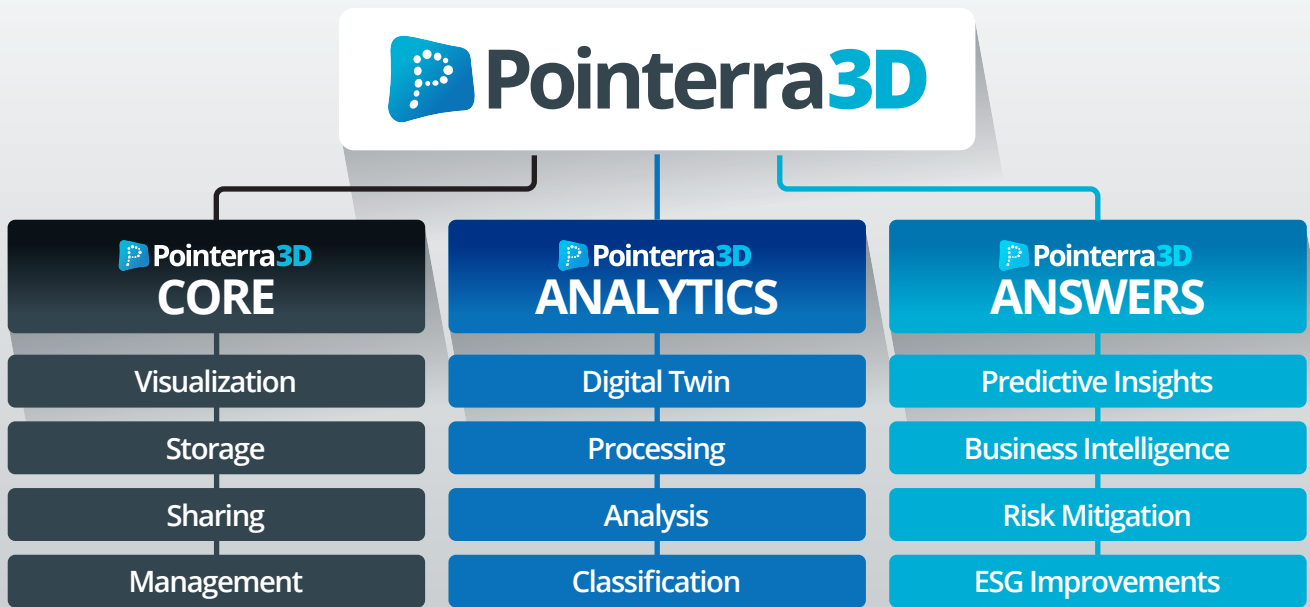

The **Pointerra3D** product has three components, each with a different suite of features and capabilities. Depending on the specific requirements of your company, we can offer the full stack of Core, Analytics and Answers or just the Core and Analytics bundle.

Use the full stack of **Pointerra3D** Core, Analytics and Answers to compress and automate complex workflows to bring a new level of speed and efficiency to digital asset management.

Pointerra3D Benefits

Maximizing Your ROI

Create and Maintain Digital Twins	Exploit Full Data Values	ESG Improvements
Virtualize Inspections	Secure Data Assets	Shrink Workflows
Parameterize Risk	Predict Future Performance	Optimize OPEX & CAPEX
Visualize Performance	Real-Time Reliability Metrics	Remote Inspection & Management