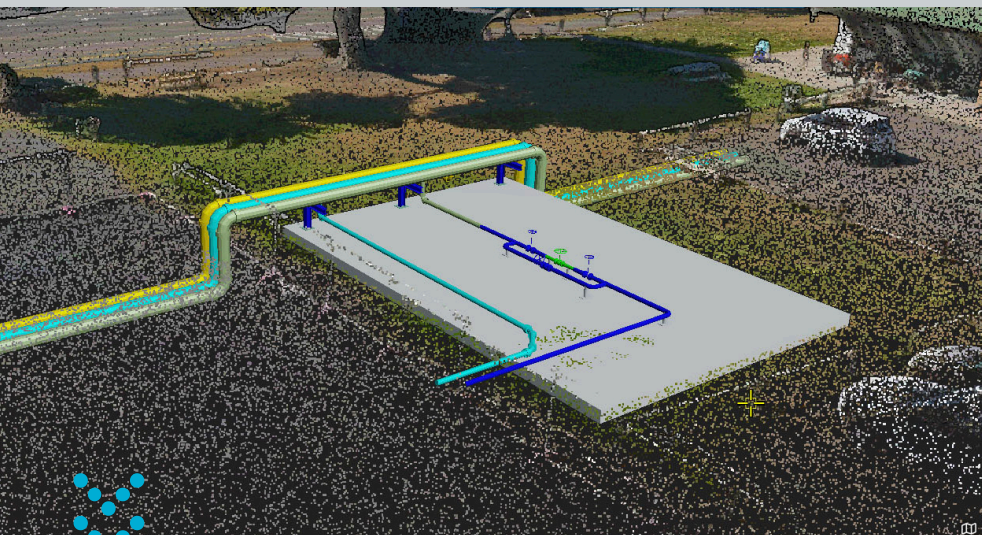

The **Pointerra3D** product has three components, each with a different suite of features and capabilities. Depending on the specific requirements of your company, we can offer the full stack of Core, Analytics and Answers or just the Core and Analytics bundle.

Use the full stack of **Pointerra3D** Core, Analytics and Answers to compress and automate complex workflows to bring a new level of speed and efficiency to digital asset management.

Pointerra3D Benefits

Maximizing Your ROI

Create and Maintain Digital Twins	Exploit Full Data Values	ESG Improvements
Virtualize Inspections	Secure Data Assets	Shrink Workflows
Parameterize Risk	Predict Future Performance	Optimize OPEX & CAPEX
Visualize Performance	Real-Time Reliability Metrics	Remote Inspection & Management